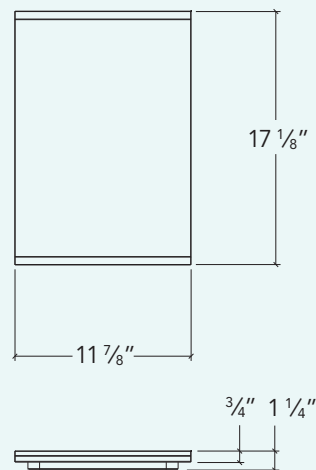

IH-BA-16-MA

Prolnox H0 + H75

Wood cutting board

For stainless steel kitchen sink

Bowl

All

Overall

11 7/8" × 17 1/8" × 1 1/4"

Packaging

14 1/4" × 22 1/4" × 2 1/2"

6 lbs

Features and benefits

- 100% hard rock maple
- Rubbed oil finish
- Edge grain construction
- Sits directly over the sink
- Safe for all food preparation

Warranty

Prochef offers a 1-YEAR LIMITED WARRANTY following the purchase date for all mobile parts, options and accessories against defects of material and workmanship. This warranty is limited to defects or damages resulting from a normal residential use. For further details on our product warranty, please refer to our catalog or website.